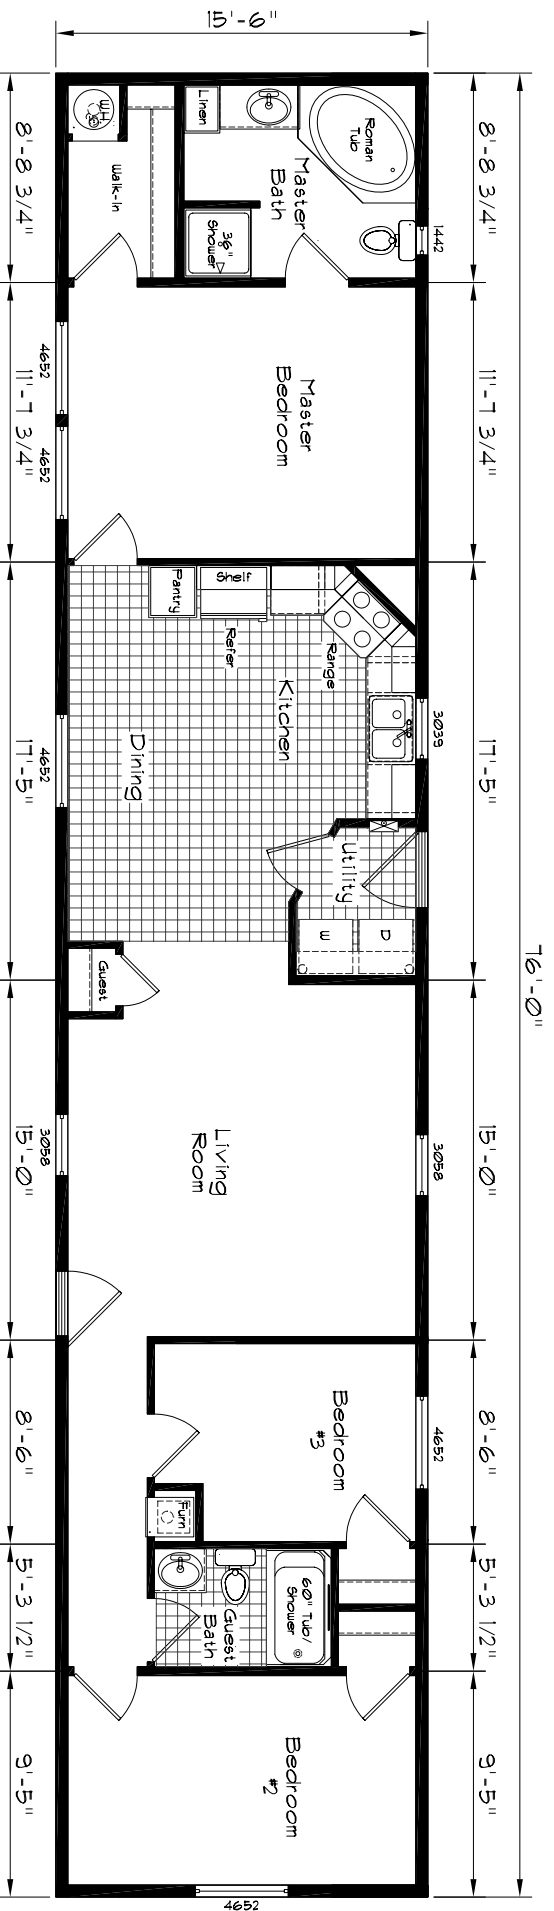

# Cedar Canyon

Model: 2052 LS  
 3 Bedroom, 2 Bath  
 1178 Square Feet  
 Floor Size  
 76'-0" x 91'-5"