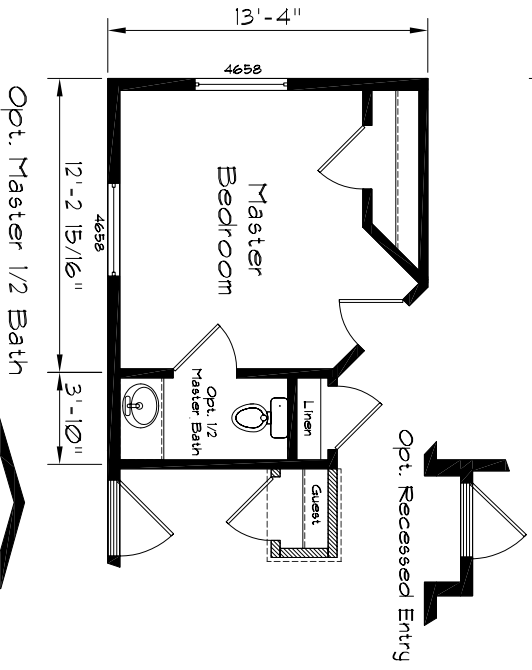

Cedar Canyon

KHEBU 4/14/11

Model: 2001
 2 Bedroom, 1 Bath
 1014 Square Feet
 Floor Size
 38'-0" x 26'-8"