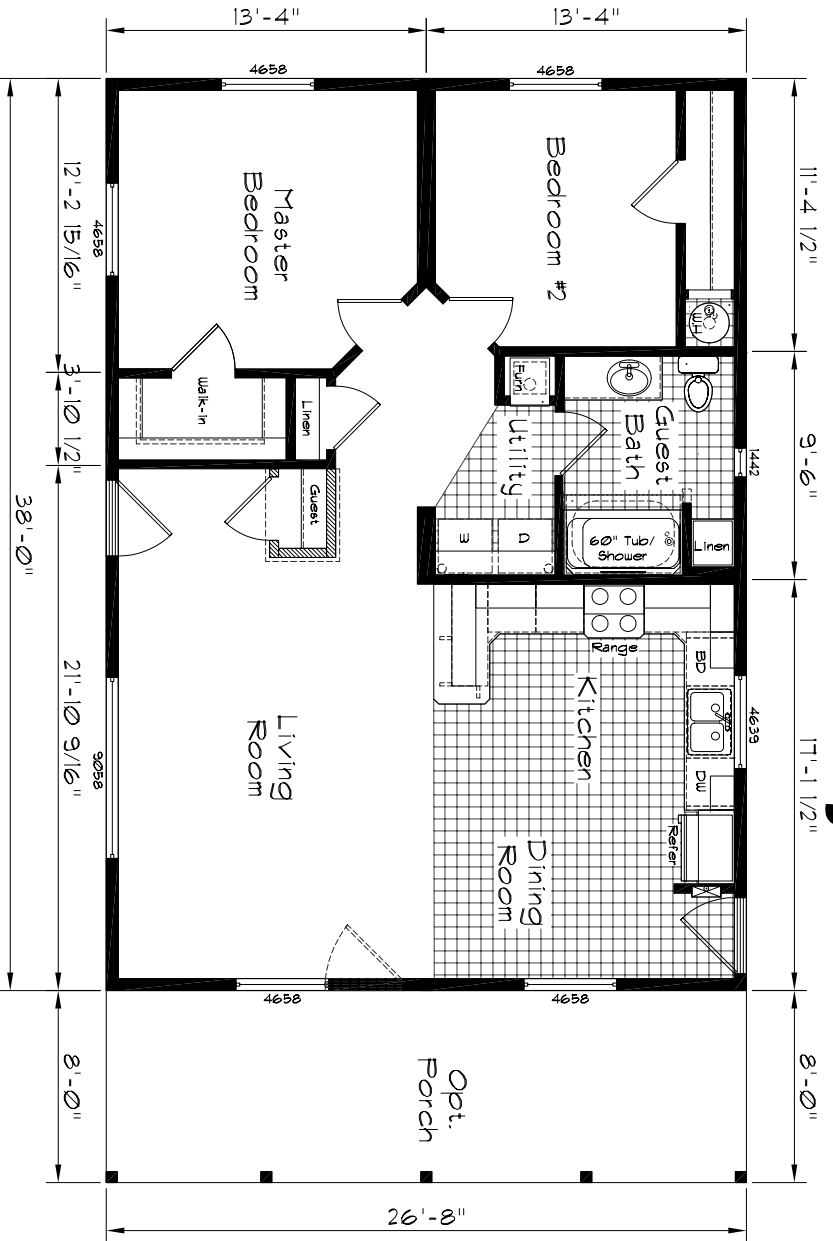

Cedar Canyon

KHEBU 4/14/11

Model: 2001
 2 Bedroom, 1 Bath
 1014 Square Feet
 Floor Size
 38'-0" x 26'-8"