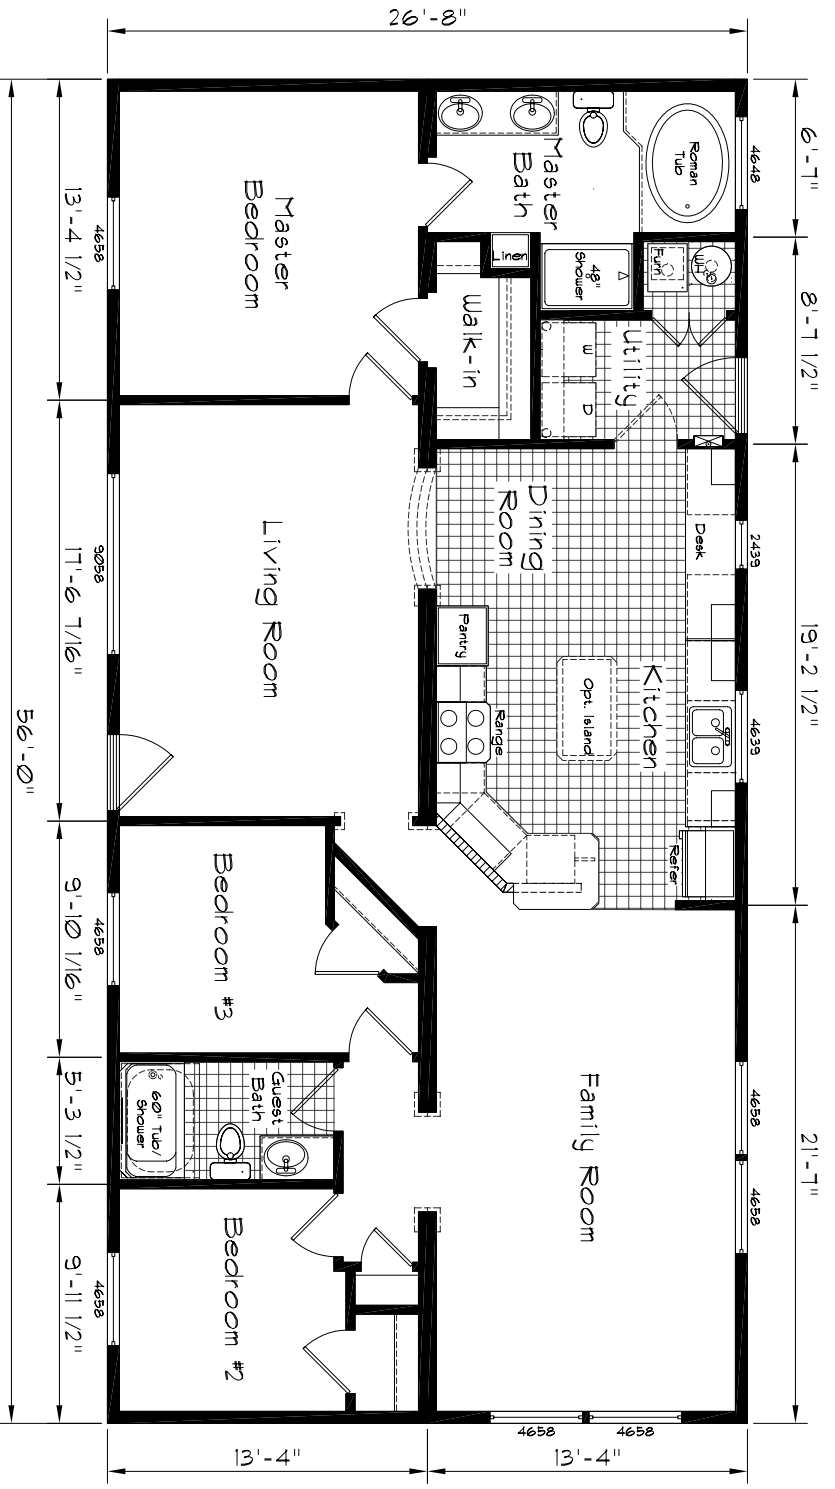

Cedar Canyon

Opt. Rec. Entry

TRU HomeBuilders West

Model: 2018
 3 Bedroom, 2 Bath
 1494 Square Feet
 Floor Size
 56'-0" x 26'-8"