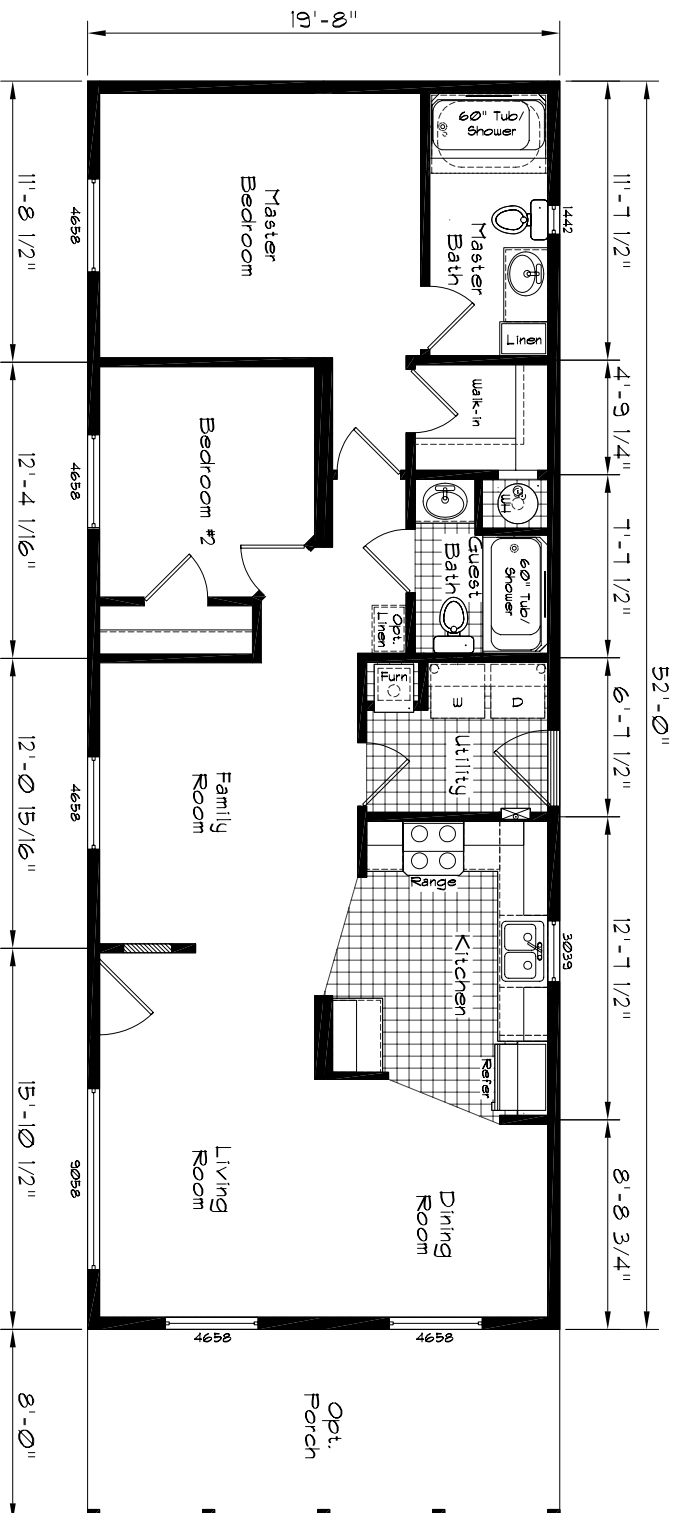

Cedar Canyon

Model: 202T
 2 Bedroom, 2 Bath
 1023 Square Feet
 Floor Size
 52'-0" x 19'-8"